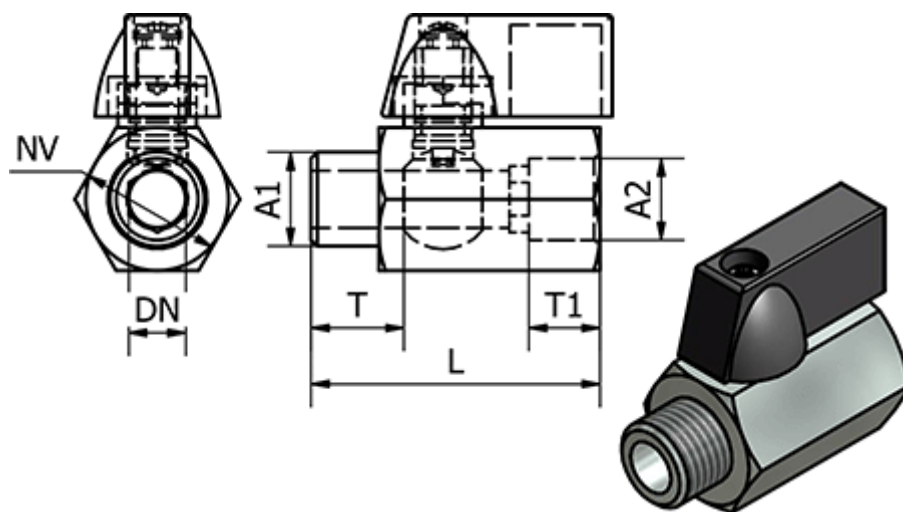

Article number: 58637322E

Description: Mini Ball Valve 373.22-E, - G 3/8"  
Mini Ball Valve

## Measures

DN	= 8
L	= 41.5
NV	= 21
T	= 10
T1	= 10
Thread A1	= G 3/8"